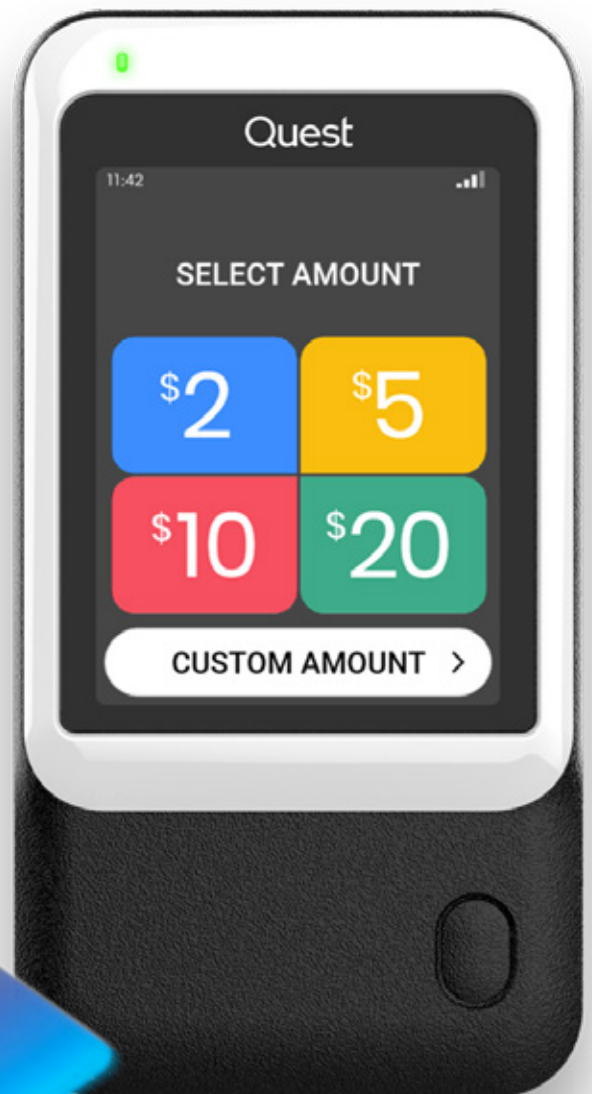

FUTURE PROOF YOUR BUSINESS WITH QUEST SMART WASH

THE NEXT BIG THING IN CAR WASH PAYMENTS!

- WiFi & 4G **NEW**
- Easy self install replacement of CT400
- Set & display multiple amount options **NEW**
- Large touch colour display **NEW**
- Coin counting
- QR code receipts **NEW**
- Online health status, error alerting & data analytics **COMING**
- Customer feedback & fault reporting **COMING**

Australia's only manufacturer of Payment terminals

EASE OF USE

- 3.5 Inch touch colour display
- Display multiple amount options, easily customisable through our web portal
- Ability to enter your own amount in increments of \$1